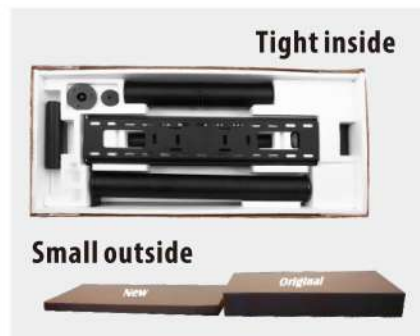

SH 60TS Tv Stand

Silk screen tempered glass
Black painted steel back column and legs

Screen Size
Max.70"

Weight Capacity
40kg/88lbs

Amazingly LOW PRICE
up to 20% lower with normal model.

Mail-friendly Packing

Easy Installation
1-2-3 Steps Only.