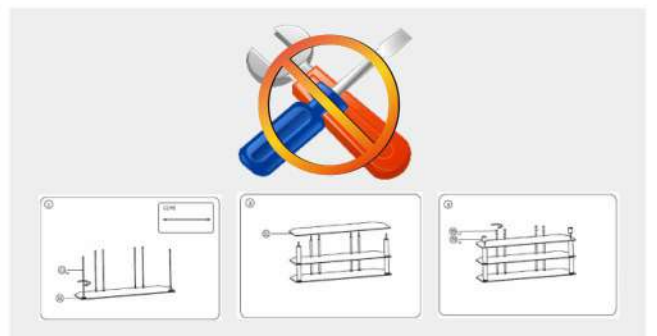

SH 60TS Tv Stand

Silk screen tempered glass
Black painted steel back column and legs

Screen Size
Max.70"

Weight Capacity
40kg/88lbs

Amazingly LOW PRICE
up to 20% lower with normal model.

Mail-friendly Packing

Easy Installation
1-2-3 Steps Only.