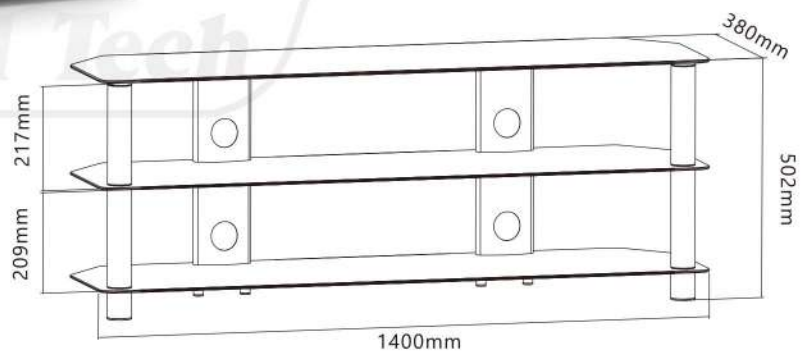

SH 60TS Tv Stand

Silk screen tempered glass
Black painted steel back column and legs

Screen Size
Max.70"

Weight Capacity
40kg/88lbs

Amazingly LOW PRICE
up to 20% lower with normal model.

Mail-friendly Packing